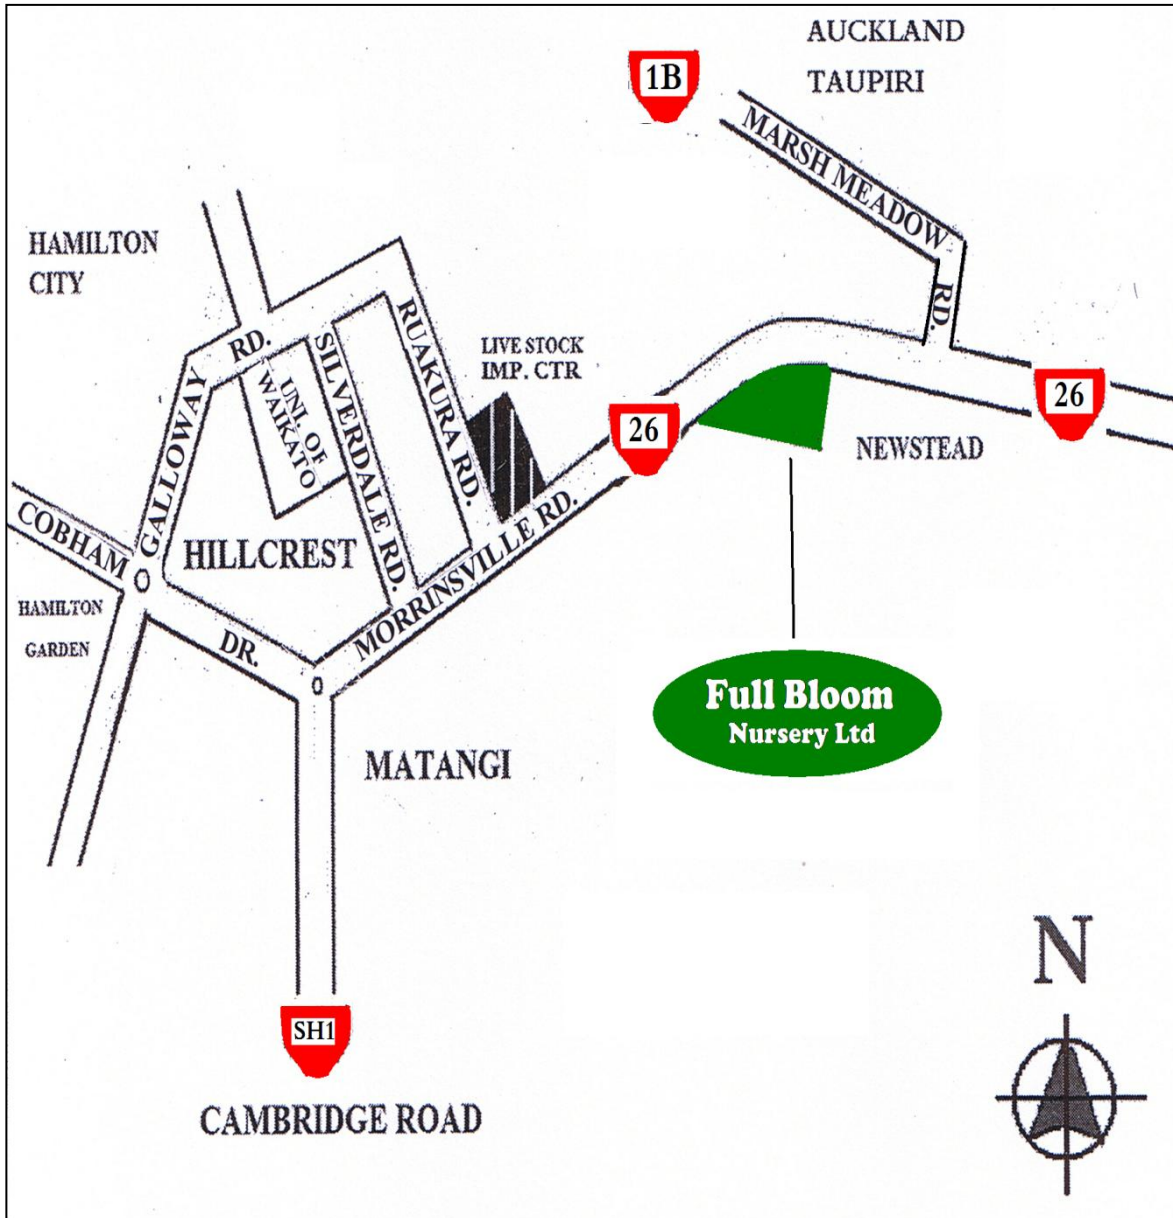

Full Bloom Nursery Ltd

www.fullbloom.co.nz

Location

Address : 524 SHWY 26 Newstead RD6
Hamilton 3286

Mailing Addr : P.O.Box 13010
Hillcrest Ham. 3251

Phone : 07-856 4515

E-mail : info@fullbloom.co.nz

Nursery Open : Mon. to Sat.

Trading Hours : 8:30am to 4:30pm

Manager : Tony Ho

Members of :
International Plant Propagator's Society
NZ Plant Producers Incorporated.