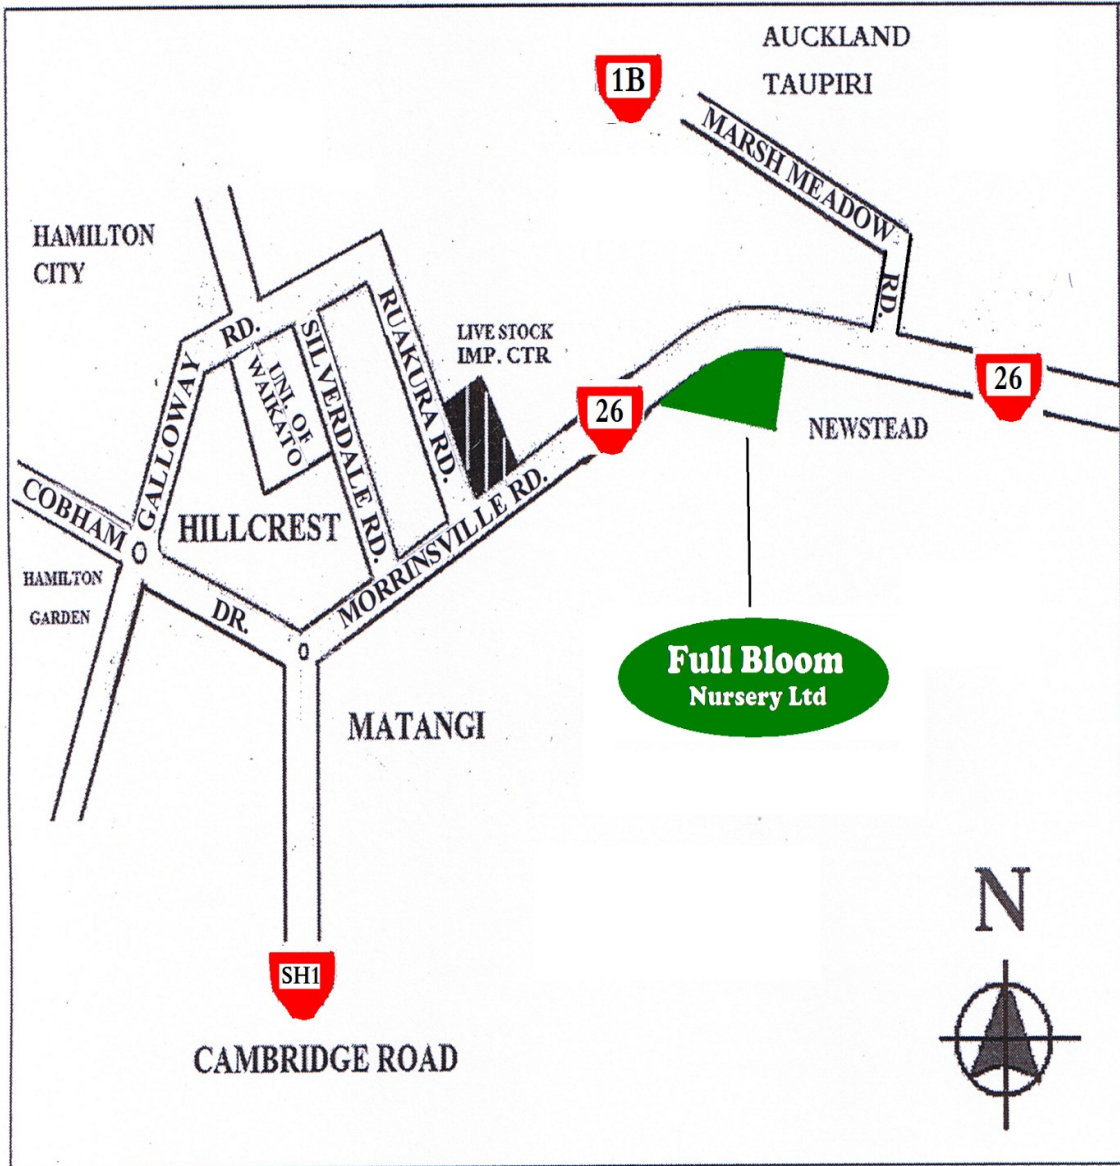

www.fullbloom.co.nz

Location

Address : 524 SHWY 26 Newstead RD6
Hamilton 3286
Mailing Addr : P O Box 13010
Hillcrest Ham. 3251
Phone : 07-8564515
E-mail : info@fullbloom.co.nz

Nursery Open : Mon. to Sat.
Trading Hours : 8:30am to 4:30pm
Manager : Tony Ho