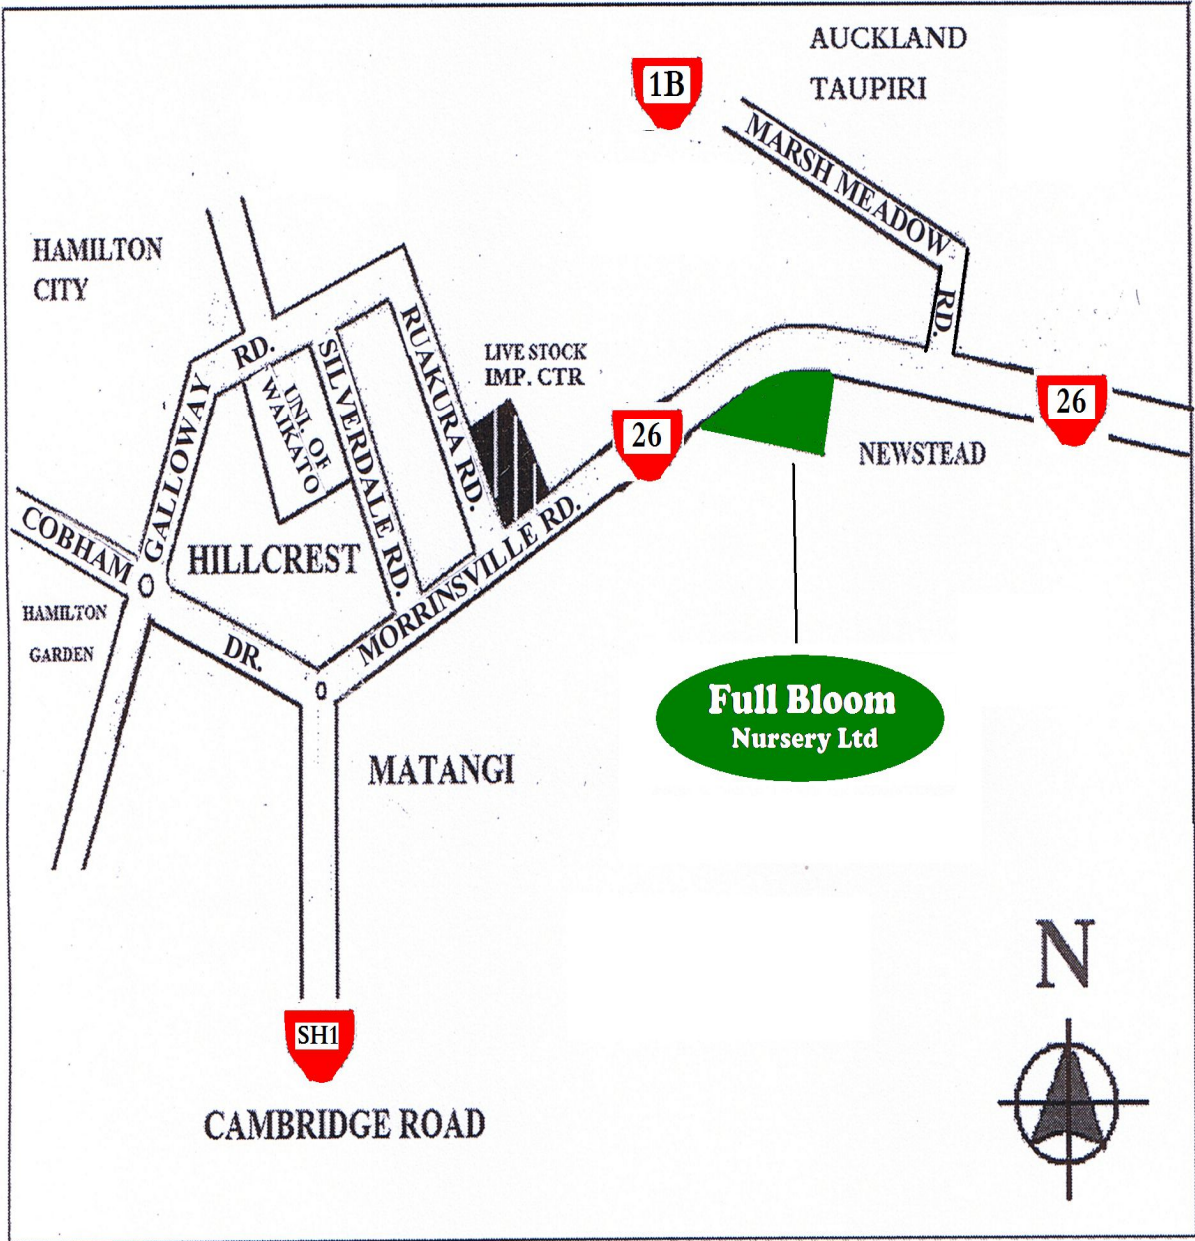

Nursery Trading Hours : Monday to Saturday 8:30 am to 4:30pm
Nursery close on Public Holidays

www.fullbloom.co.nz

Location

Address : 524 SHWY 26 Newstead RD6
 Hamilton 3286

Mailing Add : P O Box 13010
 Hillcrest Ham. 3251