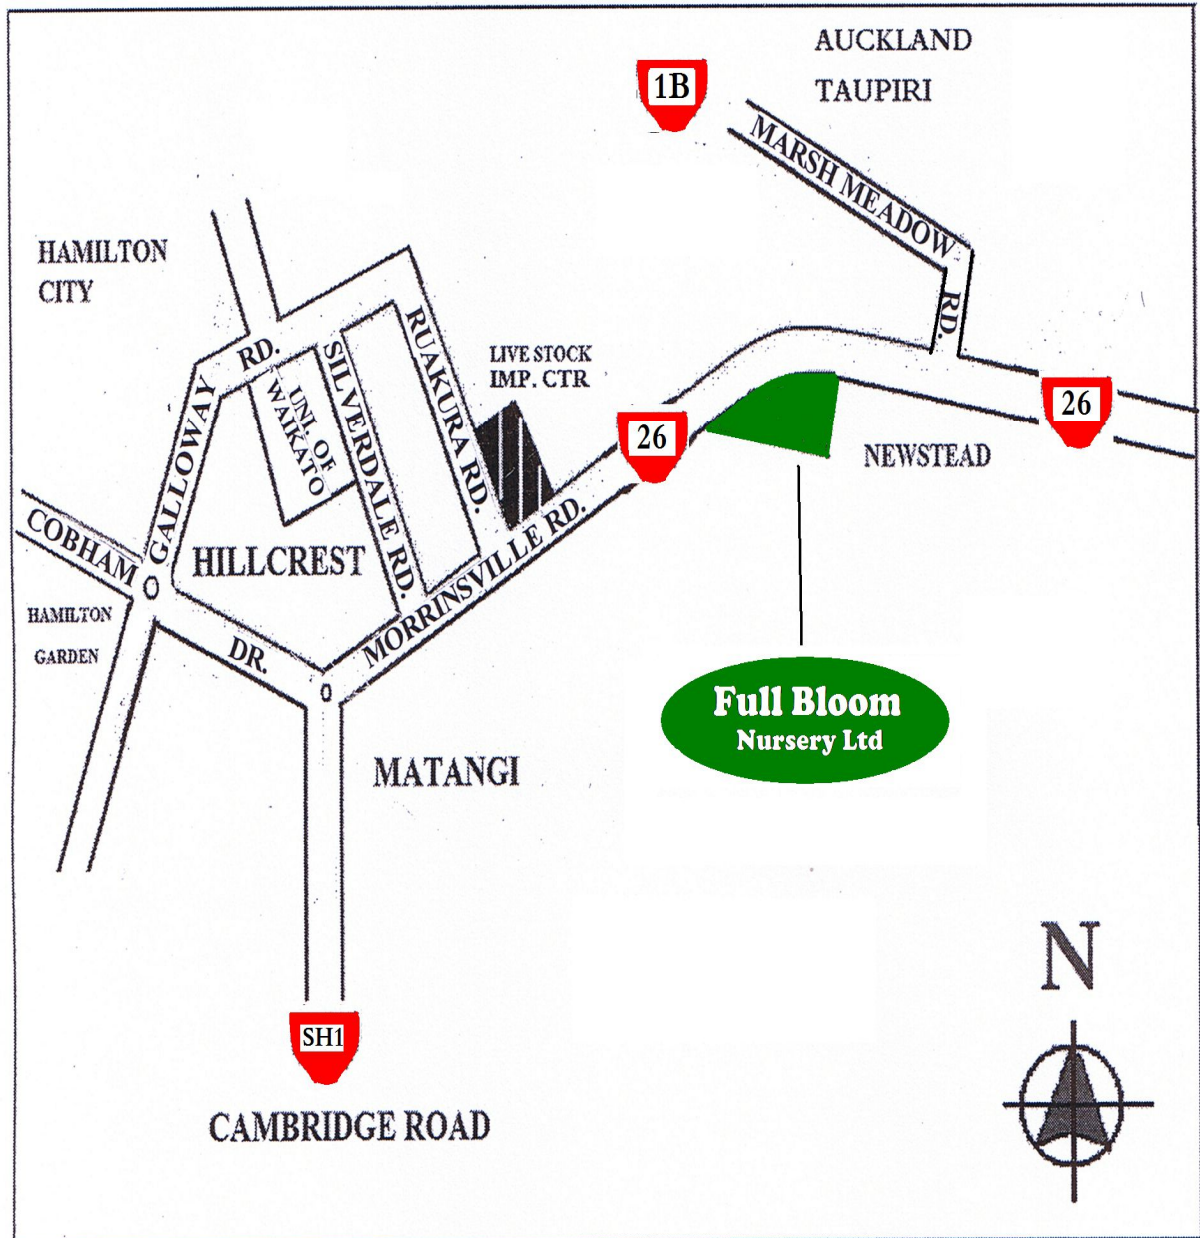

Nursery Trading Hours : Monday to Saturday 8:30 am to 4:30pm
Nursery close on Public Holidays

Full Bloom Nursery Ltd

www.fullbloom.co.nz

Location

Address : 524 SHWY 26 Newstead RD6
Hamilton 3286
Mailing Add : P O Box 13010
Hillcrest Ham. 3251
Phone : 07-8564515
E-mail : info@fullbloom.co.nz

Nursery Open : Mon. to Sat.
Trading Hours : 8:30am to 4:30pm
Manager : Tony Ho

Members of:
International Plant Propagator's Society
NZ Plant Producers Incorporated.

Plant Name Stock list : Nov. 2017	Bag Pot	Qty. No.	Price (incl.. GST)			Retail Gate RRP incl GST
			1-19	20+	50+	