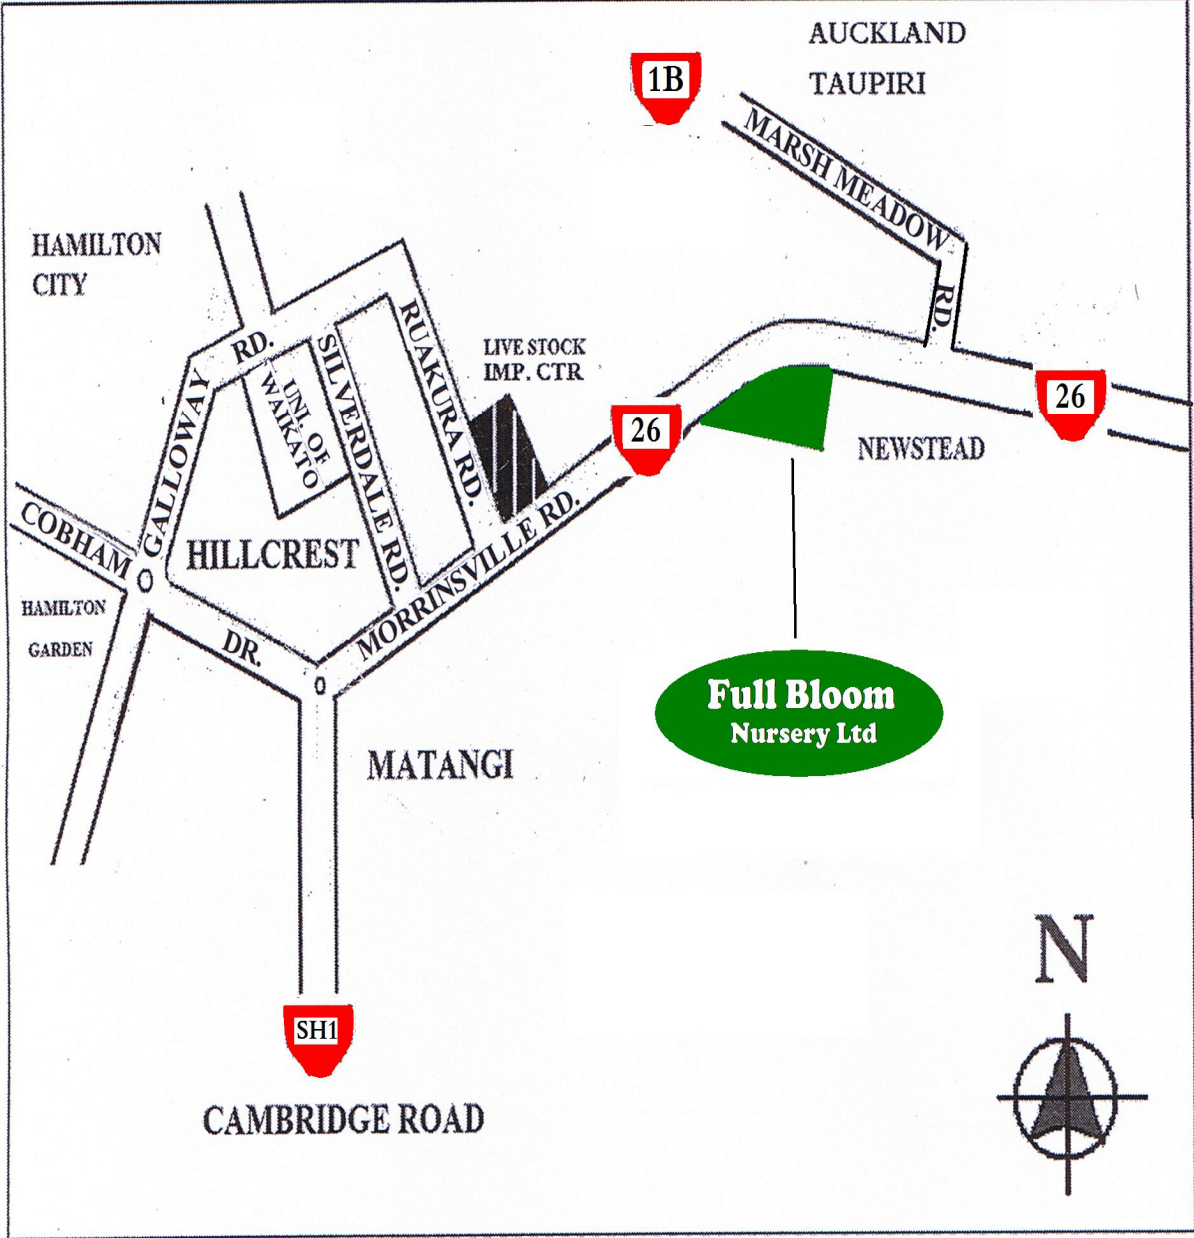

Nursery Trading Hours : Monday to Saturday 8:30 am to 4:30pm
Nursery close on Public Holidays

www.fullbloom.co.nz

Location

Address : 524 SHWY 26 Newstead RD6
Hamilton 3286
Mailing Add : P O Box 13010
Hillcrest Ham. 3251
Phone : 07-8564515
E-mail : info@fullbloom.co.nz