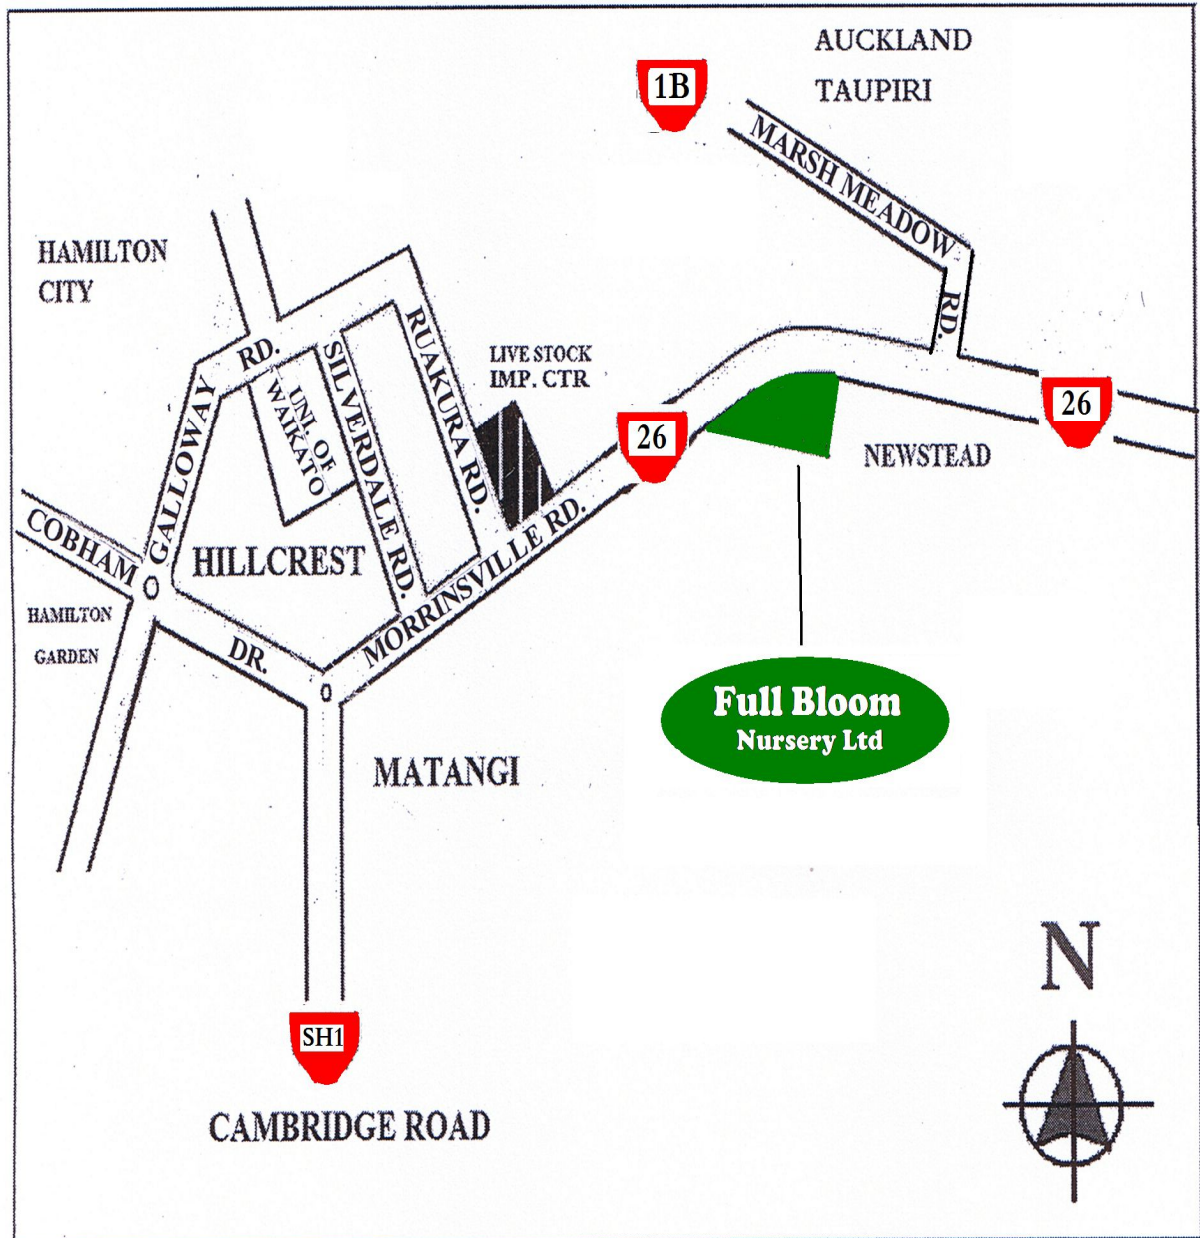

## Location

Address : 524 SHWY 26 Newstead RD6  
Hamilton 3286  
Mailing Add : P O Box 13010  
Hillcrest Ham. 3251  
Phone : 07-8564515  
E-mail : [info@fullbloom.co.nz](mailto:info@fullbloom.co.nz)

Nursery Open : Mon. to Sat.  
Trading Hours : 8:30am to 4:30pm  
Manager : Tony Ho