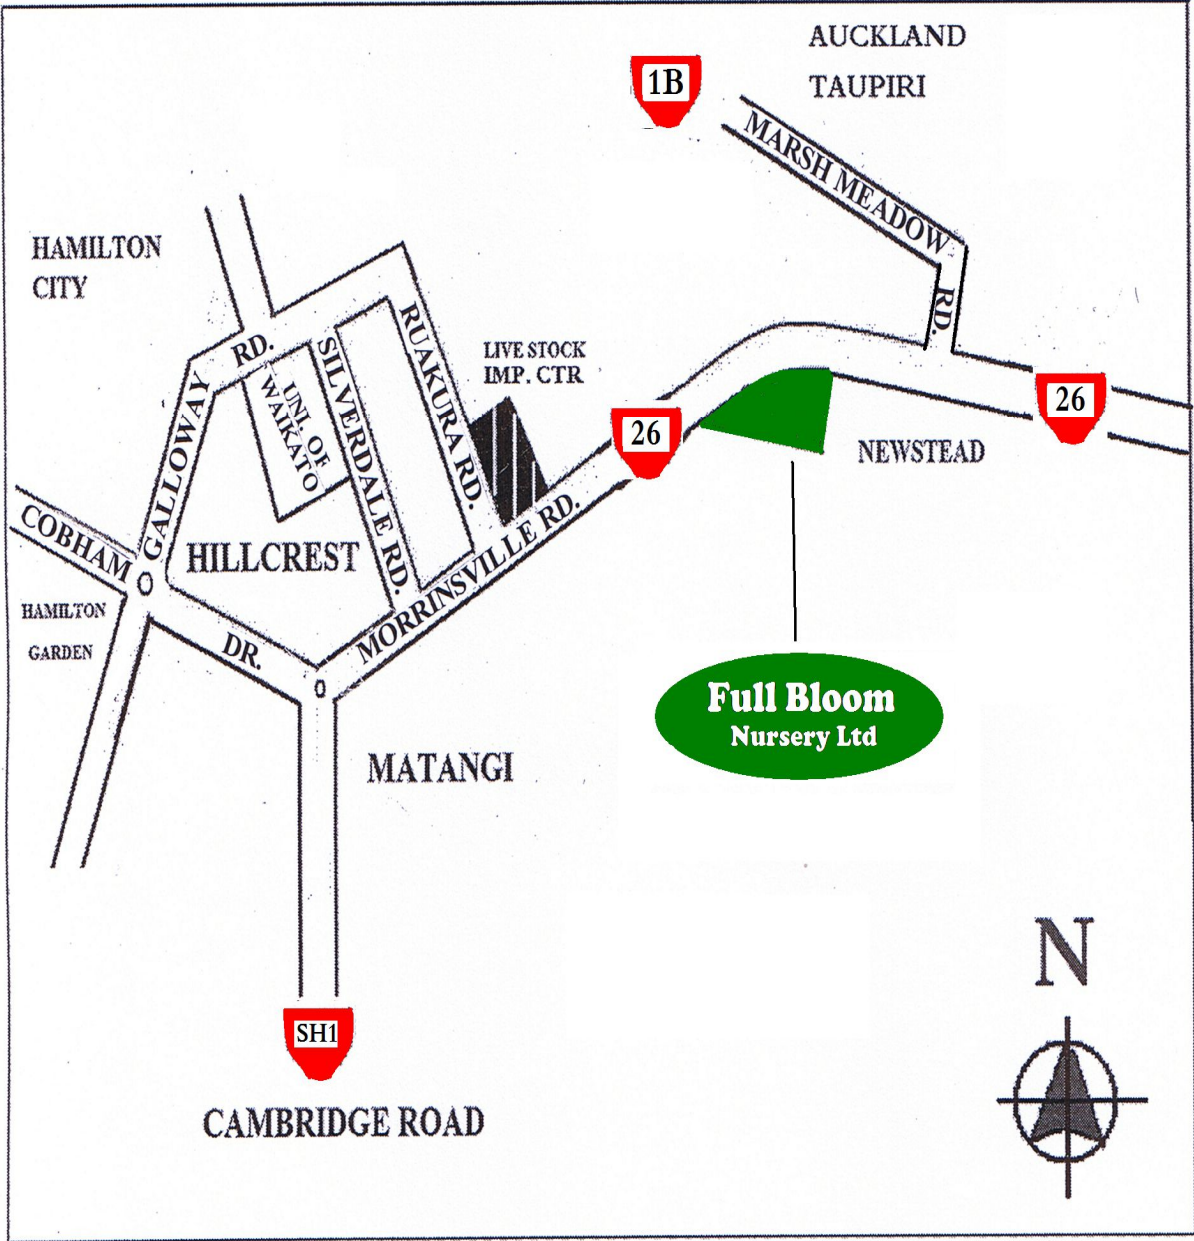

Nursery Trading Hours : Monday to Saturday 8:30 am to 4:30pm
Nursery close on Public Holidays

www.fullbloom.co.nz

Location

Address : 524 SHWY 26 Newstead RD6
Hamilton 3286
Mailing Add : P O Box 13010
Hillcrest Ham. 3251
Phone : 07-8564515
E-mail : info@fullbloom.co.nz

Nursery Open : Mon. to Sat.
Trading Hours : 8:30am to 4:30pm
Manager : Tony Ho

Members of:
International Plant Propagator's Society
NZ Plant Producers Incorporated.

Plant Name Stock list : Apr. 2018	Bag Pot	Qty. No.	Price (incl.. GST)			Retail Gate RRP incl GST
			1-19	20+	50+	