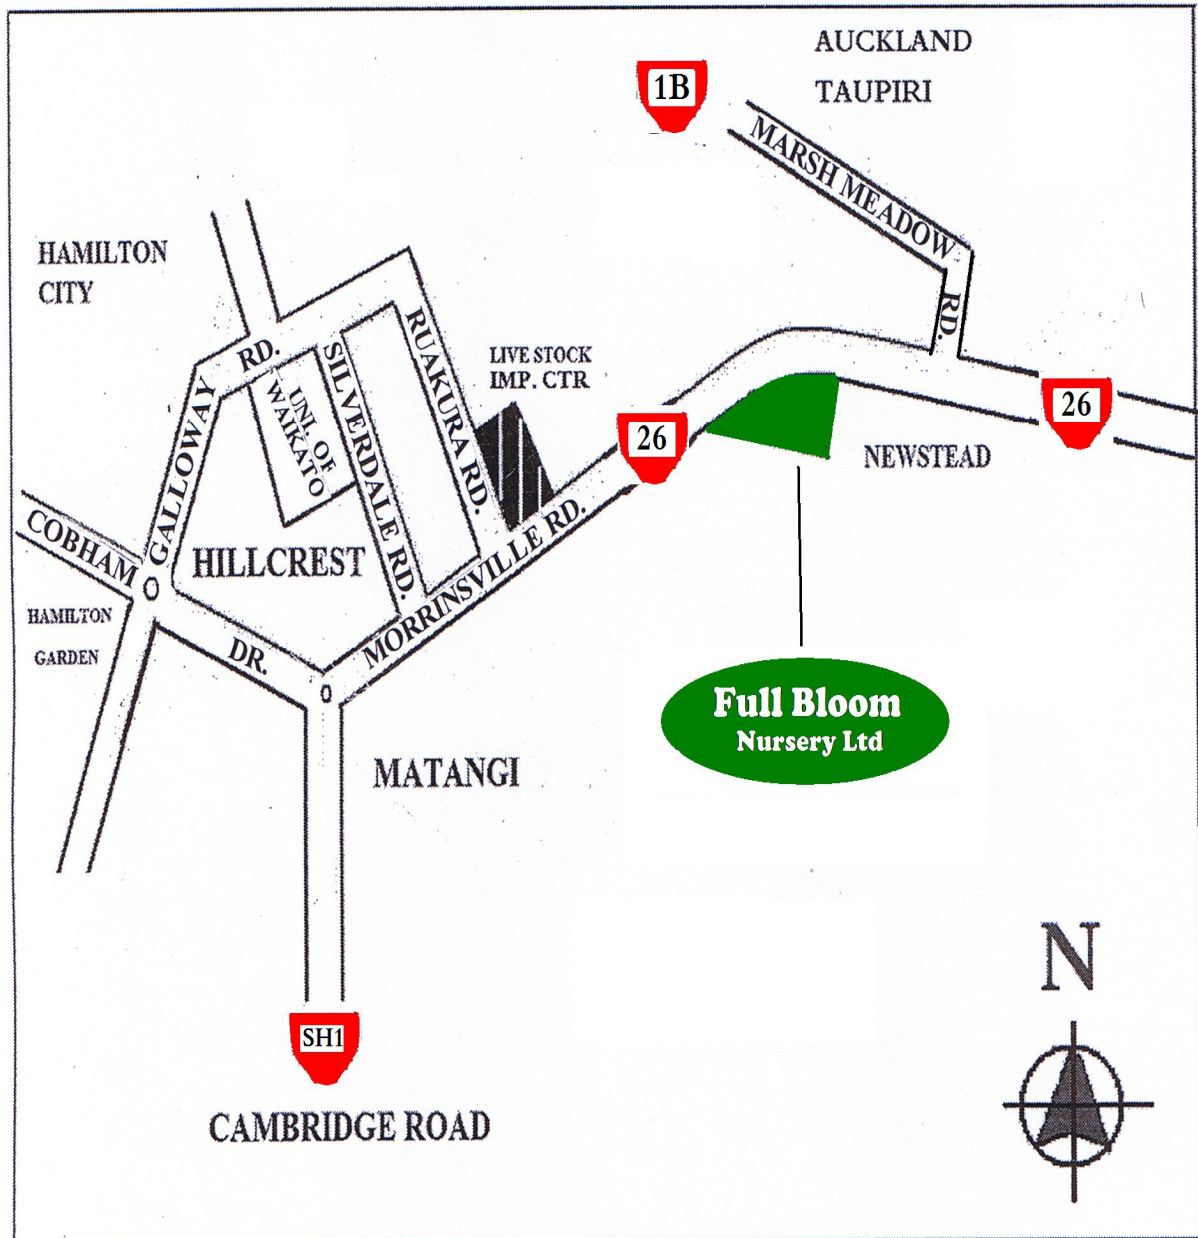

Nursery Trading Hours : Monday to Saturday 8:30 am to 4:30pm
Nursery close on Public Holidays

Full Bloom Nursery Ltd

www.fullbloom.co.nz

Location

Address : 524 SHWY 26 Newstead RD6
Hamilton 3286
Mailing Add : P O Box 13010
Hillcrest Ham. 3251
Phone : 07-8564515
E-mail : info@fullbloom.co.nz